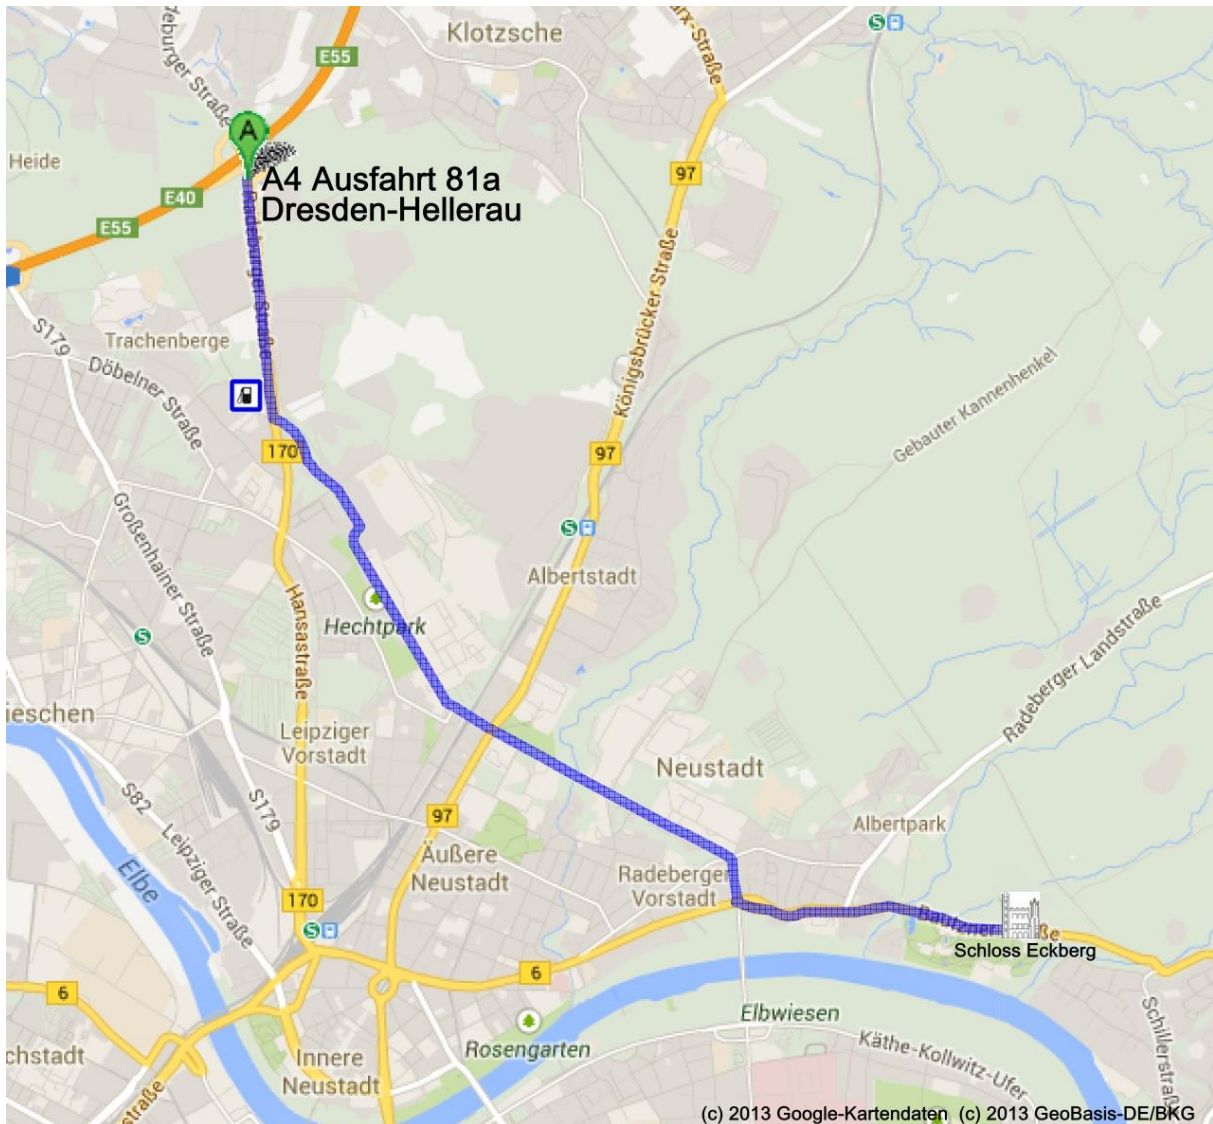

SCHLOSS ECKBERG
Hotel und Restaurant

Arrival by car

We recommend motorway-exit No. 81a "Dresden Hellerau",
about "Stauffenbergallee" to Hotel Schloss Eckberg.

1. Motorway exit No. 81a "Dresden Hellerau", on „Radeburger Straße“ in direction „Zentrum“ (City center)	1,6 km
2. On the traffic light by the filling station turn left on the "Stauffenbergallee" in the direction of "Pillnitz"	4,0 km
3. Stay on the right lane of the street to "Waldschlößchenstraße"	270 m
4. At the last traffic light turn left auf "Bautzner Straße/B6"	1,9 km
5. You have reached the entrance to the "Hotel Schloss Eckberg" on the right side	

SCHLOSS ECKBERG
Hotel und Restaurant

With public transportation

- **from Dresden Airport** with S-Bahn "S2" to train station „Dresden Neustadt“
- **by rail** to train station „Dresdner Hauptbahnhof“ or „Dresden Neustadt“
- from both train stations go by tramway No. 11 toward „Bühlau“ until stop „Elbschlösser“
- after ca. 300 m to walk in the direction of the traffic on the right side is the entrance to Hotel Schloss Eckberg

Distance from Hotel Schloss Eckberg

- Freeway A4: 7.5 km
- Airport: 10 km
- Railway main station: 7 km
- Railway station „Dresden Neustadt“: 4,5 km
- City center (Altmarkt): 6 km

Map Hotel Schloss Eckberg